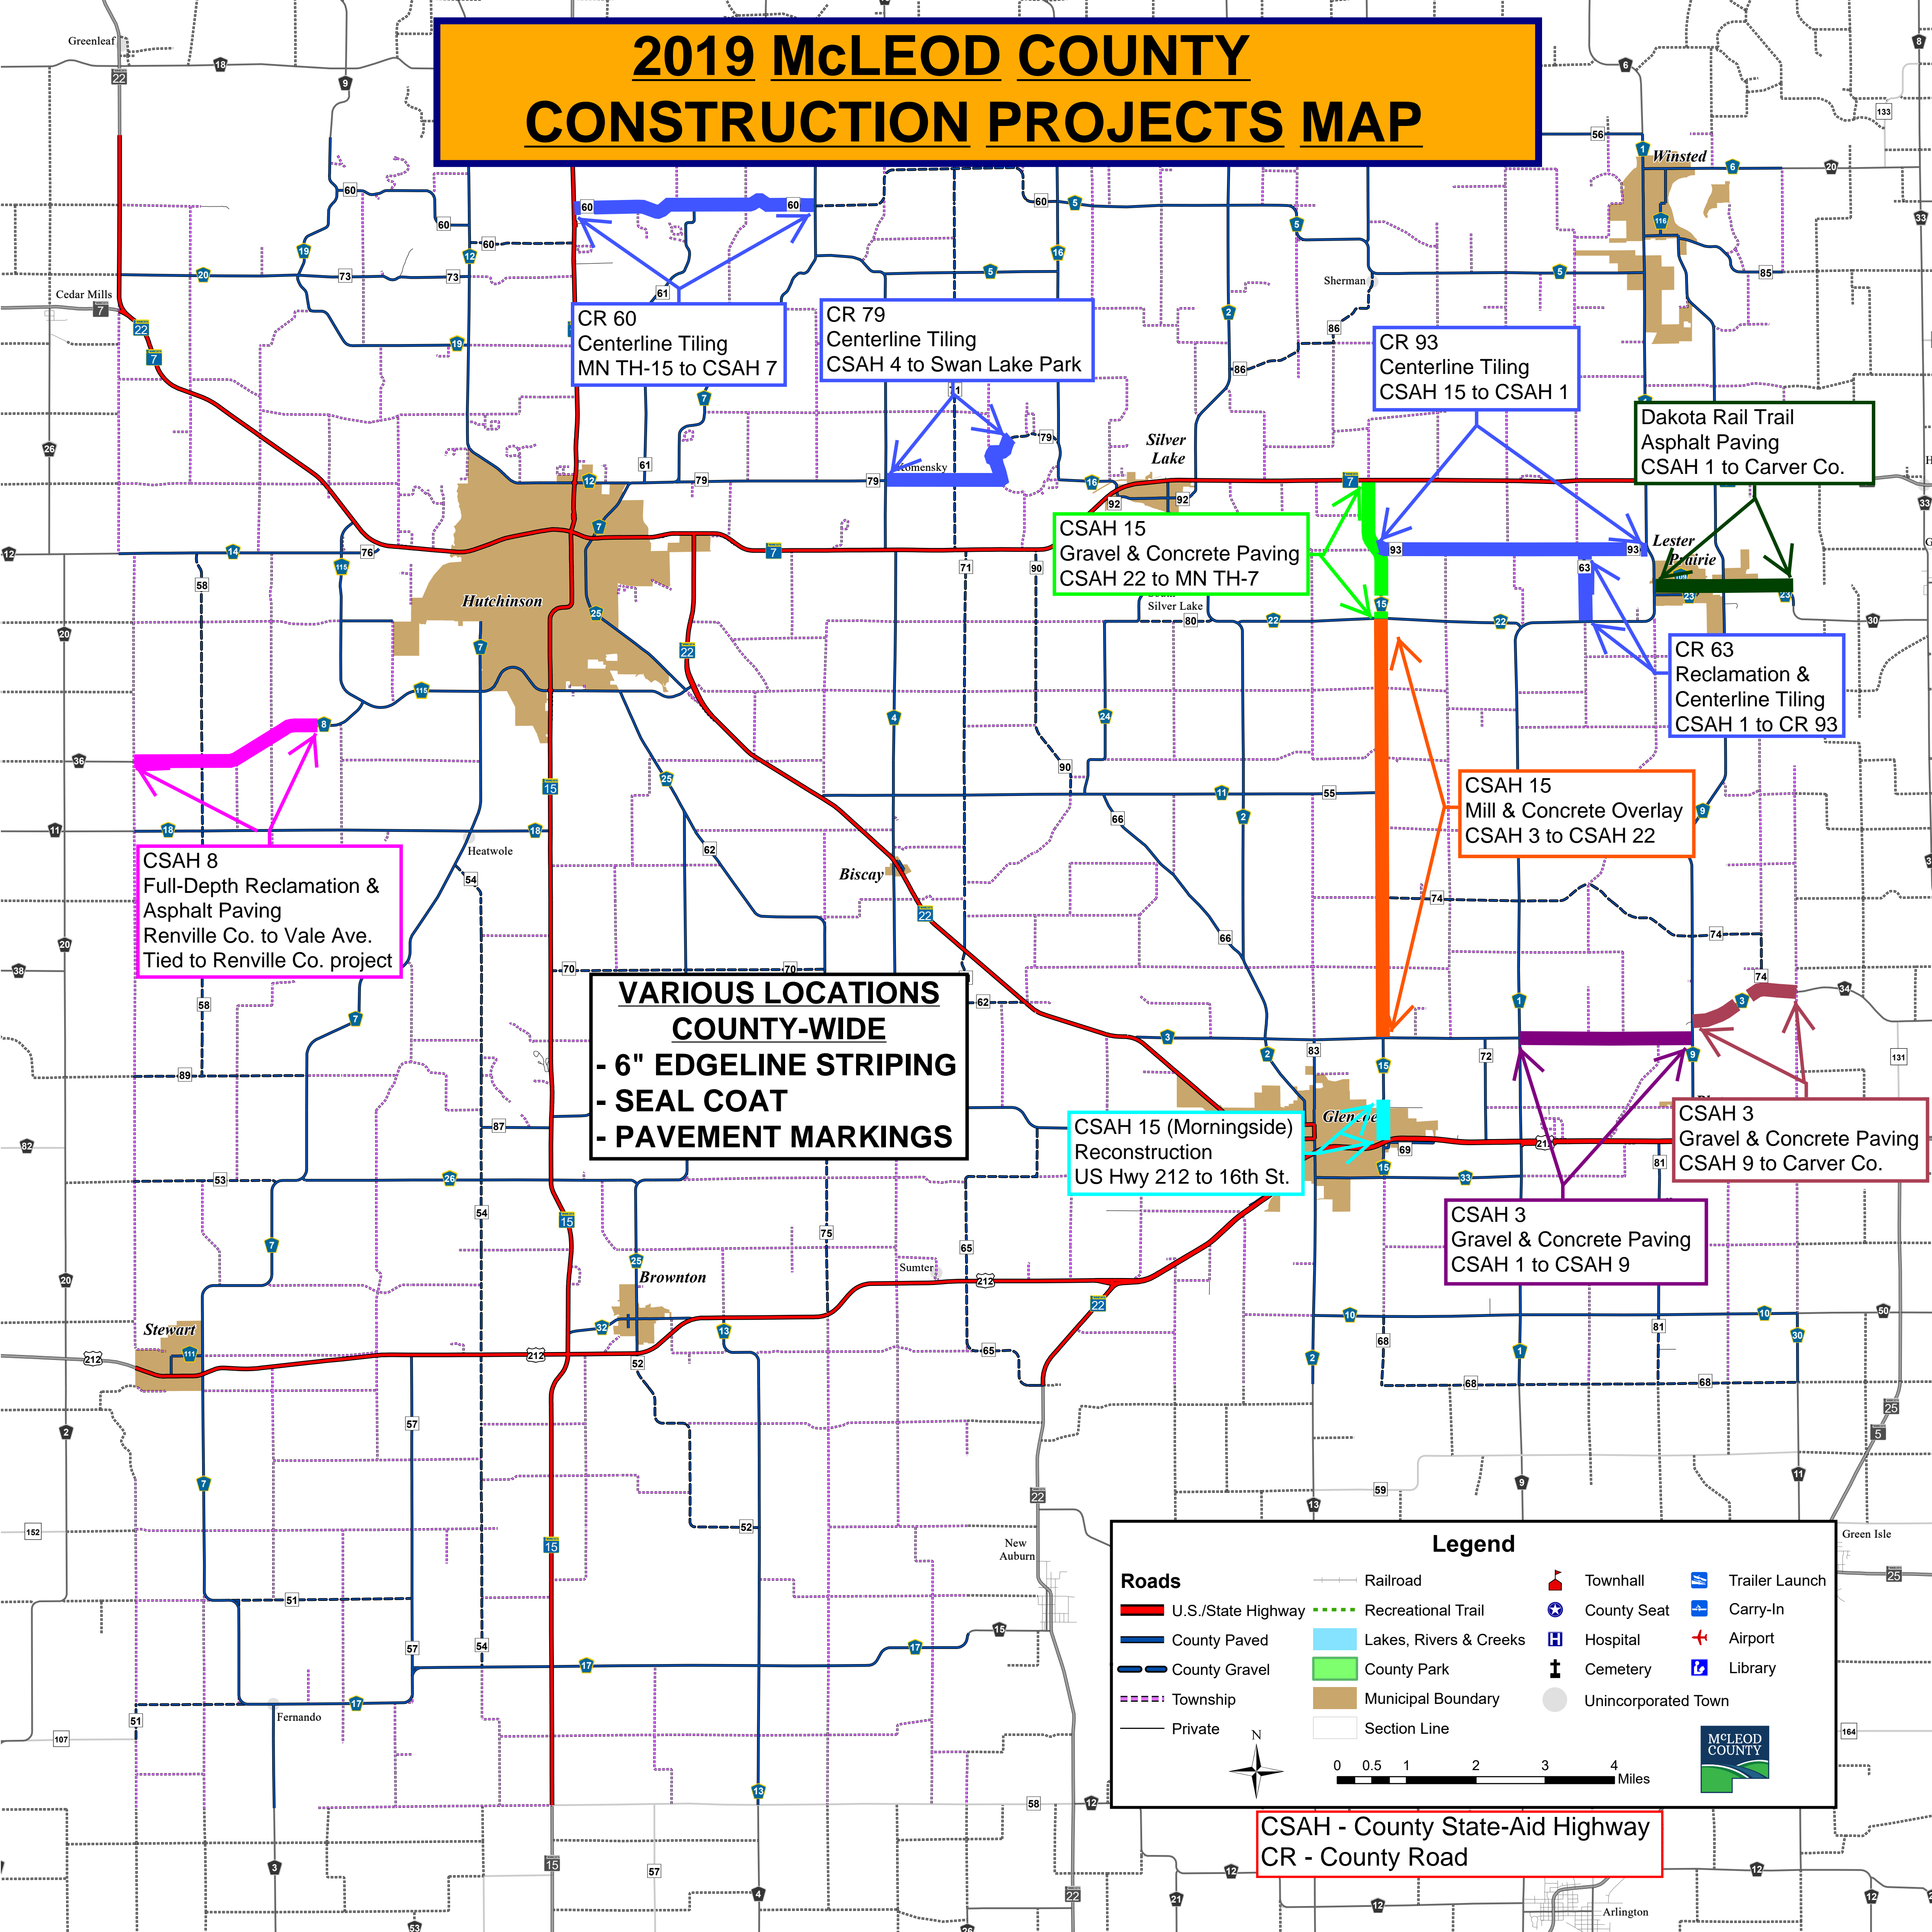

# 2019 McLEOD COUNTY CONSTRUCTION PROJECTS MAP

**VARIOUS LOCATIONS  
COUNTY-WIDE**  
 - 6" EDGELINE STRIPING  
 - SEAL COAT  
 - PAVEMENT MARKINGS

**Legend**

U.S./State Highway	Railroad	Townhall	Trailer Launch
County Paved	Recreational Trail	County Seat	Carry-In
County Gravel	Lakes, Rivers & Creeks	Hospital	Airport
Township	County Park	Cemetery	Library
Private	Municipal Boundary	Unincorporated Town	
	Section Line		

0 0.5 1 2 3 4 Miles

CSAH - County State-Aid Highway  
 CR - County Road